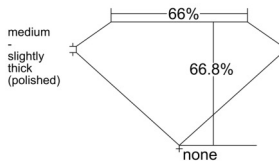

GIA®

FACSIMILE

GIA REPORT 7558000620

Verify this report at GIA.edu

GIA NATURAL DIAMOND DOSSIER®

April 09, 2026
GIA Report Number 7558000620
Shape and Cutting Style ..... Emerald Cut
Measurements ..... 5.39 x 3.52 x 2.35 mm

GRADING RESULTS

Carat Weight ..... 0.40 carat
Color Grade ..... H
Clarity Grade VS1

ADDITIONAL GRADING INFORMATION

Polish ..... Excellent
Symmetry ..... Very Good
Fluorescence ..... None
Clarity Characteristics ..... Crystal, Pinpoint
Inscription(s): GIA 7558000620

PROPORTIONS

Profile not to actual proportions

GRADING SCALES

GIA COLOR SCALE		GIA CLARITY SCALE	
COLORLESS	D	VERY VERY SLIGHTLY INCLUDED	FLAWLESS
	E		INTERNALLY FLAWLESS
	F		VVS₁
	G		VVS₂
	H		VS₁
	I		VS₂
	J		SI₁
	K		SI₂
	L		I₁
	M		I₂
NEAR COLORLESS	N	SLIGHTLY INCLUDED	I₃
	O		
	P		
	Q		
FAINT	R	INCLUDED	
	S		
	T		
	U		
VERT LIGHT	V		
	W		
	X		
	Y		
LIGHT	Z