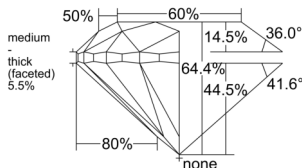

GIA®

FACSIMILE

GIA REPORT

7556654901

Verify this report at GIA.edu

GIA NATURAL DIAMOND DOSSIER®

July 03, 2026

GIA Report Number 7556654901

Shape and Cutting Style ..... Round Brilliant

Measurements ..... 5.76 - 5.83 x 3.73 mm

GRADING RESULTS

Carat Weight ..... 0.80 carat

Color Grade ..... F

Clarity Grade VS2

Cut Grade ..... Very Good

ADDITIONAL GRADING INFORMATION

Polish ..... Excellent

Symmetry ..... Very Good

Fluorescence ..... Medium Blue

Clarity Characteristics..... Crystal, Cloud, Indented Natural

Inscription(s): GIA 7556654901

PROPORTIONS

Profile to actual proportions

GRADING SCALES

GIA COLOR SCALE

COLORLESS	D
	E
	F
	G
	H
	I
	J
NEAR COLORLESS	K
	L
Faint	M
	N
	O
	P
	R
	S
	T
	U
	V
	W
	X
	Y
Light	Z

GIA CLARITY SCALE

FLAWLESS	VERY VERY SLIGHTLY INCLUDED	VS₁	VS₂	VS₁	SI₁	SI₂	I₁	I₂	I₃	
										FLAWLESS
INTERNALLY FLAWLESS	VERY SLIGHTLY INCLUDED	VS₁	VS₂	VS₁	SI₁	SI₂	I₁	I₂	I₃	

GIA CUT SCALE

EXCELLENT
VERY GOOD
GOOD
FAIR
POOR