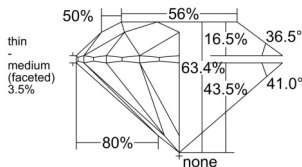

GIA®

FACSIMILE

GIA REPORT 7556654780

Verify this report at GIA.edu

GIA NATURAL DIAMOND DOSSIER®

July 03, 2026
GIA Report Number 7556654780
Shape and Cutting Style ..... Round Brilliant
Measurements ..... 5.62 - 5.67 x 3.58 mm

GRADING RESULTS

Carat Weight ..... 0.70 carat
Color Grade ..... G
Clarity Grade S11
Cut Grade ..... Excellent

ADDITIONAL GRADING INFORMATION

Polish ..... Excellent
Symmetry ..... Excellent
Fluorescence ..... None
Clarity Characteristics..... Crystal, Cloud, Needle, Feather
Inscription(s): GIA 7556654780

PROPORTIONS

GRADING SCALES

GIA COLOR SCALE

COLORLESS	D
	E
	F
	G
	H
	I
NEAR COLORLESS	J
	K
	L
FAIN	M
	N
	O
	P
	Q
VERY LIGHT	R
	S
	T
	U
	V
	W
	X
	Y
LIGHT	Z

GIA CLARITY SCALE

GIA CUT SCALE

EXCELLENT	VERY GOOD	GOOD	FAIR	POOR	GIA CUT SCALE	
						EXCELLENT
VERY GOOD	GOOD	FAIR	POOR	GIA CUT SCALE		
					VERY GOOD	
GOOD	FAIR	POOR	GIA CUT SCALE			
				GOOD		
FAIR	POOR	GIA CUT SCALE				
			FAIR			
POOR	GIA CUT SCALE					
		POOR