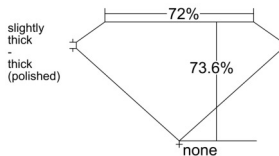

GIA®

FACSIMILE

GIA REPORT

7556637222

Verify this report at GIA.edu

GIA NATURAL DIAMOND DOSSIER®

July 02, 2026
GIA Report Number 7556637222
Shape and Cutting Style ..... Square Modified Brilliant
Measurements ..... 4.49 x 4.48 x 3.30 mm

GRADING RESULTS

Carat Weight ..... 0.60 carat
Color Grade I
Clarity Grade VS1

ADDITIONAL GRADING INFORMATION

Polish ..... Excellent
Symmetry ..... Very Good
Fluorescence ..... None
Clarity Characteristics..... Feather, Pinpoint
Inscription(s): GIA 7556637222

PROPORTIONS

Profile not to actual proportions

GRADING SCALES

GIA COLOR SCALE		GIA CLARITY SCALE			
COLORLESS	D	VERY VERY SLIGHTLY INCLUDED	FLAWLESS		
	E		INTERNALLY FLAWLESS		
	F		VVS₁		
	NEAR COLORLESS	G	VVS₂		
		H	VERY SLIGHTLY INCLUDED	VS₁	
		I		VS₂	
		FAINT	J	SLIGHTLY INCLUDED	SI₁
			K		SI₂
	L		INCLUDED		I₁
	M			I₂	
N	I₃				
VERT LIGHT	O				
	P				
	Q				
	R				
	LIGHT	S			
		T			
		U			
		V			
W					
X					
Y					
Z