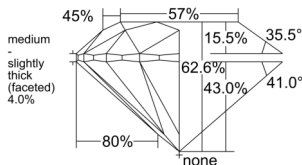

GIA®

FACSIMILE

GIA REPORT

7556633051

Verify this report at GIA.edu

GIA NATURAL DIAMOND DOSSIER®

July 02, 2026
GIA Report Number 7556633051
Shape and Cutting Style ..... Round Brilliant
Measurements ..... 4.77 - 4.80 x 3.00 mm

GRADING RESULTS

Carat Weight ..... 0.42 carat
Color Grade ..... D
Clarity Grade VS1
Cut Grade ..... Excellent

ADDITIONAL GRADING INFORMATION

Polish ..... Excellent
Symmetry ..... Excellent
Fluorescence ..... Very Strong Blue
Clarity Characteristics..... Crystal, Cloud, Needle, Pinpoint
Inscription(s): GIA 7556633051

PROPORTIONS

Profile to actual proportions