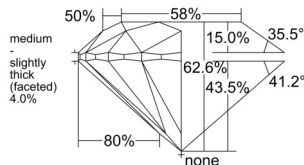

GIA®

FACSIMILE

GIA REPORT

7556620851

Verify this report at GIA.edu

GIA NATURAL DIAMOND DOSSIER®

June 30, 2026
GIA Report Number 7556620851
Shape and Cutting Style ..... Round Brilliant
Measurements ..... 5.63 - 5.67 x 3.54 mm

GRADING RESULTS

Carat Weight ..... 0.70 carat
Color Grade ..... F
Clarity Grade VS1
Cut Grade ..... Excellent

ADDITIONAL GRADING INFORMATION

Polish ..... Excellent
Symmetry ..... Excellent
Fluorescence ..... Faint
Clarity Characteristics..... Crystal, Cloud, Needle, Pinpoint
Inscription(s): GIA 7556620851

PROPORTIONS

GRADING SCALES

GIA COLOR SCALE

COLORLESS	D
	E
	F
	G
	H
	I
	J
NEAR COLORLESS	K
	L
FAIN	M
	N
	O
	P
	Q
VERY LIGHT	R
	S
	T
	U
	V
	W
	X
	Y
LIGHT	Z

GIA CLARITY SCALE

FLAWLESS	INTERNAL FLAWLESS	
		FLAWLESS
VERY VERY SLIGHTLY INCLUDED	VVS₁	
	VVS₂	
VERY SLIGHTLY INCLUDED	VS₁	
	VS₂	
SLIGHTLY INCLUDED	SI₁	
	SI₂	
INCLUDED	I₁	
	I₂	
	I₃	

GIA CUT SCALE

EXCELLENT
VERY GOOD
GOOD
FAIR
POOR