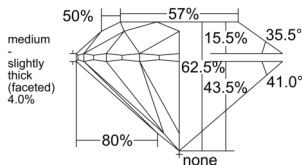

GIA®

FACSIMILE

GIA REPORT 7556602844

Verify this report at GIA.edu

GIA NATURAL DIAMOND DOSSIER®

June 29, 2026
GIA Report Number 7556602844
Shape and Cutting Style ..... Round Brilliant
Measurements ..... 5.39 - 5.42 x 3.38 mm

GRADING RESULTS

Carat Weight ..... 0.61 carat
Color Grade ..... G
Clarity Grade VS2
Cut Grade ..... Excellent

ADDITIONAL GRADING INFORMATION

Polish ..... Excellent
Symmetry ..... Excellent
Fluorescence ..... None
Clarity Characteristics..... Cloud, Feather, Crystal
Inscription(s): GIA 7556602844

PROPORTIONS

Profile to actual proportions