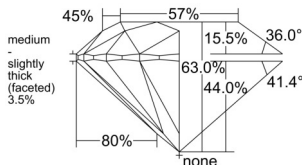

GIA®

FACSIMILE

GIA REPORT 7556591515

Verify this report at GIA.edu

GIA NATURAL DIAMOND DOSSIER®

June 27, 2026
GIA Report Number 7556591515
Shape and Cutting Style ..... Round Brilliant
Measurements ..... 5.08 - 5.11 x 3.21 mm

GRADING RESULTS

Carat Weight ..... 0.51 carat
Color Grade ..... D
Clarity Grade VS2
Cut Grade ..... Excellent

ADDITIONAL GRADING INFORMATION

Polish ..... Excellent
Symmetry ..... Excellent
Fluorescence ..... Medium Blue
Clarity Characteristics ..... Crystal
Inscription(s): GIA 7556591515

PROPORTIONS

Profile to actual proportions

GRADING SCALES

GIA COLOR SCALE

COLOURESS	D
	E
	F
	G
	H
	I
	J
NEAR COLOURESS	K
	L
Faint	M
	N
	O
	P
Very Light	Q
	R
	S
	T
	U
	V
Light	W
	X
	Y
	Z

GIA CLARITY SCALE

VERY VERY SLIGHTLY INCLUDED	FLAWLESS
	INTERNALLY FLAWLESS
VERY SLIGHTLY INCLUDED	VVS₁
	VVS₂
SLIGHTLY INCLUDED	VS₁
	VS₂
INCLUDED	SI₁
	SI₂
	I₁
	I₂
	I₃

GIA CUT SCALE

EXCELLENT
VERY GOOD
GOOD
FAIR
POOR