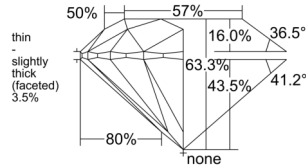

GIA®

FACSIMILE

GIA REPORT

7556559261

Verify this report at GIA.edu

GIA NATURAL DIAMOND DOSSIER®

July 02, 2026
GIA Report Number 7556559261
Shape and Cutting Style ..... Round Brilliant
Measurements ..... 5.39 - 5.44 x 3.43 mm

GRADING RESULTS

Carat Weight ..... 0.62 carat
Color Grade ..... D
Clarity Grade ..... Internally Flawless
Cut Grade ..... Excellent

ADDITIONAL GRADING INFORMATION

Polish ..... Excellent
Symmetry ..... Excellent
Fluorescence ..... Medium Blue
Clarity Characteristics..... Minor Details of Polish
Inscription(s): GIA 7556559261

PROPORTIONS

GRADING SCALES

GIA COLOR SCALE

COLORLESS	D
	E
	F
	G
	H
	I
	J
NEAR COLORLESS	K
	L
	M
FANT	N
	O
	P
	Q
VERY LIGHT	R
	S
	T
	U
	V
	W
	X
	Y
LIGHT	Z

GIA CLARITY SCALE

FLAWLESS	INTERNAL FLAWLESS	
		FLAWLESS
VERY VERY SLIGHTLY INCLUDED	VVS₁	
	VVS₂	
VERY SLIGHTLY INCLUDED	VS₁	
	VS₂	
SLIGHTLY INCLUDED	SI₁	
	SI₂	
INCLUDED	I₁	
	I₂	
	I₃	

GIA CUT SCALE

EXCELLENT
VERY GOOD
GOOD
FAIR
POOR