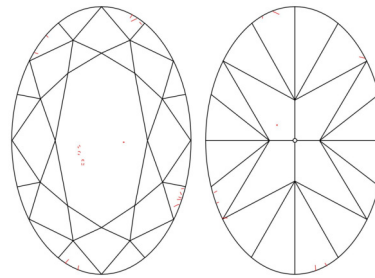

GIA NATURAL DIAMOND GRADING REPORT

June 23, 2026  
 GIA Report Number ..... 7556559206  
 Shape and Cutting Style ..... Oval Brilliant  
 Measurements ..... 8.43 x 6.02 x 3.84 mm

GRADING RESULTS

Carat Weight ..... 1.30 carat  
 Color Grade ..... F  
 Clarity Grade ..... VS2

Profile not to actual proportions

CLARITY CHARACTERISTICS

KEY TO SYMBOLS\*

-  Feather
-  Cloud
-  Pinpoint

\* Red symbols denote internal characteristics (inclusions). Green or black symbols denote external characteristics (blemishes). Diagram is an approximate representation of the diamond, and symbols shown indicate type, position, and approximate size of clarity characteristics. All clarity characteristics may not be shown. Details of finish are not shown.