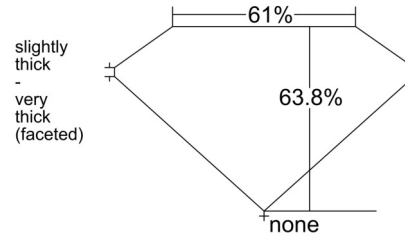

GIA NATURAL DIAMOND GRADING REPORT

June 23, 2026  
 GIA Report Number ..... 7556559206  
 Shape and Cutting Style ..... Oval Brilliant  
 Measurements ..... 8.43 x 6.02 x 3.84 mm

GRADING RESULTS

Carat Weight ..... 1.30 carat  
 Color Grade ..... F  
 Clarity Grade ..... VS2

ADDITIONAL GRADING INFORMATION

Polish ..... Excellent  
 Symmetry ..... Very Good  
 Fluorescence ..... None  
 Inscription(s): GIA 7556559206  
 Comments: Additional pinpoints are not shown.

PROPORTIONS

Profile not to actual proportions

CLARITY CHARACTERISTICS

KEY TO SYMBOLS\*

-  Feather
-  Cloud
-  Pinpoint

\* Red symbols denote internal characteristics (inclusions). Green or black symbols denote external characteristics (blemishes). Diagram is an approximate representation of the diamond, and symbols shown indicate type, position, and approximate size of clarity characteristics. All clarity characteristics may not be shown. Details of finish are not shown.