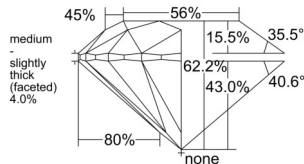

GIA®

FACSIMILE

GIA REPORT

7556554274

Verify this report at GIA.edu

GIA NATURAL DIAMOND DOSSIER®

June 24, 2026
GIA Report Number 7556554274
Shape and Cutting Style ..... Round Brilliant
Measurements ..... 4.27 - 4.30 x 2.67 mm

GRADING RESULTS

Carat Weight ..... 0.30 carat
Color Grade ..... D
Clarity Grade VS2
Cut Grade ..... Excellent

ADDITIONAL GRADING INFORMATION

Polish ..... Excellent
Symmetry ..... Excellent
Fluorescence ..... Strong Blue
Clarity Characteristics ..... Crystal
Inscription(s): GIA 7556554274

PROPORTIONS

Profile to actual proportions