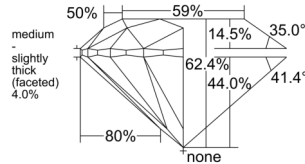

GIA®

FACSIMILE

GIA REPORT

7556553666

Verify this report at GIA.edu

GIA NATURAL DIAMOND DOSSIER®

June 24, 2026
GIA Report Number 7556553666
Shape and Cutting Style ..... Round Brilliant
Measurements ..... 5.40 - 5.42 x 3.37 mm

GRADING RESULTS

Carat Weight ..... 0.61 carat
Color Grade ..... G
Clarity Grade VVS1
Cut Grade ..... Excellent

ADDITIONAL GRADING INFORMATION

Polish ..... Excellent
Symmetry ..... Excellent
Fluorescence ..... None
Clarity Characteristics ..... Cloud, Pinpoint, Feather
Inscription(s): GIA 7556553666

PROPORTIONS

Profile to actual proportions

GRADING SCALES

GIA COLOR SCALE

COLORESS	D
	E
	F
	G
	H
	I
	J
NEAR COLORESS	K
	L
Faint	M
	N
	O
	P
	Q
	R
	S
	T
	U
	V
	W
	X
	Y
Light	Z

GIA CLARITY SCALE

FLAWLESS	INTERNAL FLAWLESS	EXCELLENT	
VERY VERY SLIGHTLY INCLUDED	VVS₁	VERY GOOD	
	VVS₂		
VERY SLIGHTLY INCLUDED	VS₁	GOOD	
	VS₂		
SLIGHTLY INCLUDED	SI₁	FAIR	
	SI₂		
INCLUDED	I₁	POOR	
	I₂		
	I₃