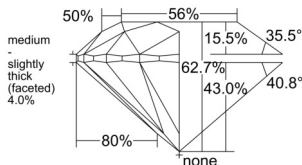

GIA®

FACSIMILE

GIA REPORT

7556541241

Verify this report at GIA.edu

GIA NATURAL DIAMOND DOSSIER®

June 20, 2026
GIA Report Number 7556541241
Shape and Cutting Style ..... Round Brilliant
Measurements ..... 4.24 - 4.27 x 2.67 mm

GRADING RESULTS

Carat Weight ..... 0.30 carat
Color Grade ..... H
Clarity Grade VVS1
Cut Grade ..... Excellent

ADDITIONAL GRADING INFORMATION

Polish ..... Excellent
Symmetry ..... Excellent
Fluorescence ..... None
Clarity Characteristics..... Cloud, Feather, Indented Natural
Inscription(s): GIA 7556541241

PROPORTIONS

Profile to actual proportions