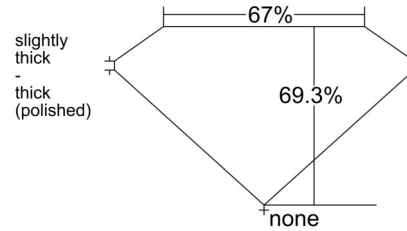

GIA NATURAL DIAMOND GRADING REPORT

June 23, 2026
GIA Report Number 7556535158
Shape and Cutting Style Emerald Cut
Measurements 8.66 x 6.16 x 4.27 mm

GRADING RESULTS

Carat Weight 2.26 carat
Color Grade F
Clarity Grade VS1

ADDITIONAL GRADING INFORMATION

Polish Excellent
Symmetry Very Good
Fluorescence None

Inscription(s): GIA 7556535158

Comments: Additional clouds are not shown. Pinpoints are not shown.

PROPORTIONS

Profile not to actual proportions

CLARITY CHARACTERISTICS

KEY TO SYMBOLS*

- Crystal
- ~ Feather
- ☉ Cloud
- \\ Needle

* Red symbols denote internal characteristics (inclusions). Green or black symbols denote external characteristics (blemishes). Diagram is an approximate representation of the diamond, and symbols shown indicate type, position, and approximate size of clarity characteristics. All clarity characteristics may not be shown. Details of finish are not shown.