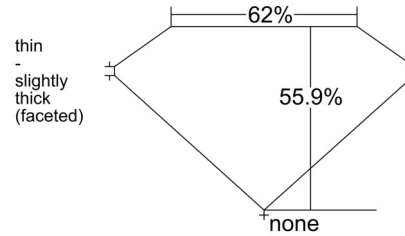

PROPORTIONS

Profile not to actual proportions