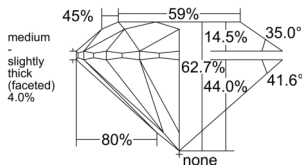

GIA®

FACSIMILE

GIA NATURAL DIAMOND DOSSIER®

June 17, 2026
GIA Report Number 7556513446
Shape and Cutting Style ..... Round Brilliant
Measurements ..... 4.79 - 4.83 x 3.01 mm

GRADING RESULTS

Carat Weight ..... 0.43 carat
Color Grade I
Clarity Grade VS1
Cut Grade ..... Excellent

ADDITIONAL GRADING INFORMATION

Polish ..... Excellent
Symmetry ..... Excellent
Fluorescence ..... Medium Blue
Clarity Characteristics ..... Crystal
Inscription(s): GIA 7556513446

GIA REPORT 7556513446

Verify this report at GIA.edu

PROPORTIONS

Profile to actual proportions