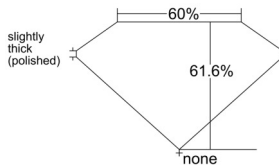

GIA®

FACSIMILE

GIA REPORT 7556512234

Verify this report at GIA.edu

GIA NATURAL DIAMOND DOSSIER®

June 19, 2026
GIA Report Number 7556512234
Shape and Cutting Style ..... **Modified Kite Step Cut**
Measurements ..... 7.76 x 5.21 x 3.21 mm

GRADING RESULTS

Carat Weight ..... 0.85 carat
Color Grade ..... D
Clarity Grade VS2

ADDITIONAL GRADING INFORMATION

Polish ..... Excellent
Symmetry ..... Very Good
Fluorescence ..... None
Clarity Characteristics..... Crystal, Cloud
Inscription(s): GIA 7556512234

PROPORTIONS

Profile not to actual proportions

GRADING SCALES

GIA COLOR SCALE		GIA CLARITY SCALE			
COLORLESS	D	VERY VERY SLIGHTLY INCLUDED	FLAWLESS		
	E		INTERNALLY FLAWLESS		
	F	VERY SLIGHTLY INCLUDED	VVS₁		
	G		VVS₂		
	H		VS₁		
	NEAR COLORLESS	I	SLIGHTLY INCLUDED	VS₂	
		J		SI₁	
		FAINT	K	INCLUDED	SI₂
			L		I₁
			M		I₂
VERT LIGHT	N	LIGHT	I₃		
	O				
	P				
	Q				
	R				
	S				
	T