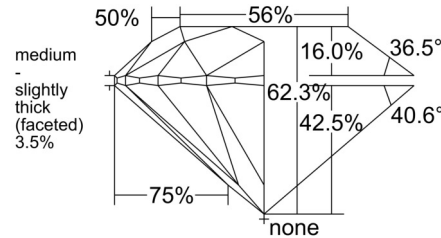

GIA NATURAL DIAMOND GRADING REPORT

June 19, 2026  
 GIA Report Number ..... 7556497004  
 Shape and Cutting Style ..... Round Brilliant  
 Measurements ..... 6.76 - 6.79 x 4.22 mm

GRADING RESULTS

Carat Weight ..... 1.21 carat  
 Color Grade ..... L  
 Clarity Grade ..... SI1  
 Cut Grade ..... Excellent

PROPORTIONS

Profile to actual proportions

CLARITY CHARACTERISTICS

KEY TO SYMBOLS\*

-  Feather
-  Crystal
-  Cloud
-  Needle

\* Red symbols denote internal characteristics (inclusions). Green or black symbols denote external characteristics (blemishes). Diagram is an approximate representation of the diamond, and symbols shown indicate type, position, and approximate size of clarity characteristics. All clarity characteristics may not be shown. Details of finish are not shown.