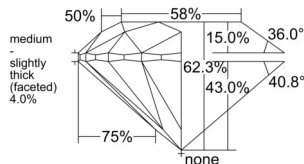

GIA®

FACSIMILE

GIA REPORT

7556489366

Verify this report at GIA.edu

GIA NATURAL DIAMOND DOSSIER®

June 15, 2026
GIA Report Number 7556489366
Shape and Cutting Style ..... Round Brilliant
Measurements ..... 5.04 - 5.08 x 3.15 mm

GRADING RESULTS

Carat Weight ..... 0.50 carat
Color Grade I
Clarity Grade S11
Cut Grade ..... Excellent

ADDITIONAL GRADING INFORMATION

Polish ..... Excellent
Symmetry ..... Excellent
Fluorescence ..... Faint
Clarity Characteristics ..... Crystal
Inscription(s): GIA 7556489366

PROPORTIONS

Profile to actual proportions

GRADING SCALES

GIA COLOR SCALE

COLORED	D
	E
	F
	G
	H
	I
	J
NEAR COLORLESS	K
	L
FAIN	M
	N
	O
	P
VERY LIGHT	Q
	R
	S
	T
	U
	V
	W
	X
	Y
LIGHT	Z

GIA CLARITY SCALE

FLAWLESS	VERY VERY SLIGHTLY INCLUDED	VVS₁	VVS₂	VS₁	VS₂	S1₁	S1₂	I₁	I₂	I₃	
											INTERNALLY FLAWLESS

GIA CUT SCALE

EXCELLENT
VERY GOOD
GOOD
FAIR
POOR