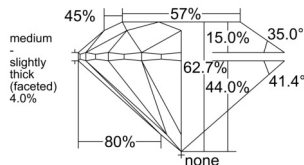

GIA®

FACSIMILE

GIA REPORT

7556473190

Verify this report at GIA.edu

GIA NATURAL DIAMOND DOSSIER®

June 11, 2026
GIA Report Number 7556473190
Shape and Cutting Style ..... Round Brilliant
Measurements ..... 4.73 - 4.74 x 2.97 mm

GRADING RESULTS

Carat Weight ..... 0.41 carat
Color Grade ..... D
Clarity Grade S11
Cut Grade ..... Excellent

ADDITIONAL GRADING INFORMATION

Polish ..... Excellent
Symmetry ..... Excellent
Fluorescence ..... None
Clarity Characteristics ..... Crystal
Inscription(s): GIA 7556473190

PROPORTIONS

Profile to actual proportions

GRADING SCALES

GIA COLOR SCALE

COLORESS	D
	E
	F
	G
	H
	I
	J
NEAR COLORESS	K
	L
FAIN	M
	N
	O
	P
VERY LIGHT	Q
	R
	S
	T
	U
	V
	W
	X
	Y
LIGHT	Z

GIA CLARITY SCALE

VERY VERY SLIGHTLY INCLUDED	FLAWLESS
	INTERNALLY FLAWLESS
VERY SLIGHTLY INCLUDED	VVS₁
	VVS₂
SLIGHTLY INCLUDED	VS₁
	VS₂
INCLUDED	SI₁
	SI₂
	I₁
	I₂
	I₃

GIA CUT SCALE

EXCELLENT
VERY GOOD
GOOD
FAIR
POOR