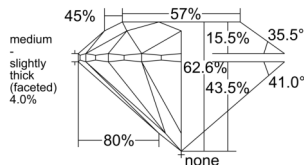

GIA®

FACSIMILE

GIA REPORT

7556472304

Verify this report at GIA.edu

GIA NATURAL DIAMOND DOSSIER®

June 12, 2026
GIA Report Number 7556472304
Shape and Cutting Style ..... Round Brilliant
Measurements ..... 4.38 - 4.41 x 2.75 mm

GRADING RESULTS

Carat Weight ..... 0.33 carat
Color Grade ..... E
Clarity Grade VS2
Cut Grade ..... Excellent

ADDITIONAL GRADING INFORMATION

Polish ..... Excellent
Symmetry ..... Excellent
Fluorescence ..... None
Clarity Characteristics ..... Cloud
Inscription(s): GIA 7556472304

PROPORTIONS

Profile to actual proportions