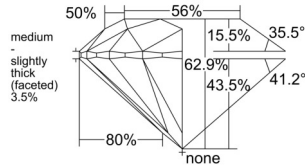

GIA®

FACSIMILE

GIA REPORT 7556470951

Verify this report at GIA.edu

GIA NATURAL DIAMOND DOSSIER®

June 11, 2026
GIA Report Number 7556470951
Shape and Cutting Style ..... Round Brilliant
Measurements ..... 5.15 - 5.19 x 3.25 mm

GRADING RESULTS

Carat Weight ..... 0.53 carat
Color Grade ..... G
Clarity Grade VS1
Cut Grade ..... Excellent

ADDITIONAL GRADING INFORMATION

Polish ..... Excellent
Symmetry ..... Excellent
Fluorescence ..... None
Clarity Characteristics..... Crystal, Cloud, Feather, Pinpoint
Inscription(s): GIA 7556470951

PROPORTIONS

Profile to actual proportions