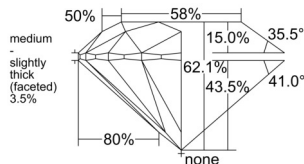

GIA®

FACSIMILE

GIA REPORT

7556467757

Verify this report at GIA.edu

GIA NATURAL DIAMOND DOSSIER®

June 15, 2026
GIA Report Number 7556467757
Shape and Cutting Style ..... Round Brilliant
Measurements ..... 5.42 - 5.45 x 3.37 mm

GRADING RESULTS

Carat Weight ..... 0.61 carat
Color Grade ..... E
Clarity Grade VVS2
Cut Grade ..... Excellent

ADDITIONAL GRADING INFORMATION

Polish ..... Excellent
Symmetry ..... Excellent
Fluorescence ..... None
Clarity Characteristics ..... Cloud, Pinpoint
Inscription(s): GIA 7556467757

PROPORTIONS

GRADING SCALES

GIA COLOR SCALE

COLORESS	D
	E
	F
	G
	H
	I
	J
NEAR COLORESS	K
	L
FAIN	M
	N
	O
	P
VERY LIGHT	Q
	R
	S
	T
	U
	V
	W
	X
	Y
LIGHT	Z

GIA CLARITY SCALE

FLAWLESS	INTERNAL FLAWLESS	
		EXCELLENT
VERY VERY SLIGHTLY INCLUDED	VVS₁	VERY GOOD
VERY SLIGHTLY INCLUDED	VVS₂	
SLIGHTLY INCLUDED	VS₁	GOOD
	VS₂	
INCLUDED	SI₁	FAIR
	SI₂	
INCLUDED	I₁	POOR
	I₂	
	I₃