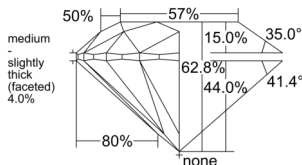

GIA®

FACSIMILE

GIA REPORT

7556445534

Verify this report at GIA.edu

GIA NATURAL DIAMOND DOSSIER®

June 09, 2026
GIA Report Number 7556445534
Shape and Cutting Style ..... Round Brilliant
Measurements ..... 4.29 - 4.32 x 2.70 mm

GRADING RESULTS

Carat Weight ..... 0.31 carat
Color Grade ..... D
Clarity Grade VS1
Cut Grade ..... Excellent

ADDITIONAL GRADING INFORMATION

Polish ..... Excellent
Symmetry ..... Excellent
Fluorescence ..... None
Clarity Characteristics ..... Feather, Cloud, Pinpoint
Inscription(s): GIA 7556445534

PROPORTIONS

Profile to actual proportions

GRADING SCALES

GIA COLOR SCALE

COLORLESS	D
	E
	F
	G
	H
	I
	J
NEAR COLORLESS	K
	L
Faint	M
	N
	O
	P
Very Light	Q
	R
	S
	T
	U
	V
Light	W
	X
	Y
	Z

GIA CLARITY SCALE

FLAWLESS	INTERNAL FLAWLESS	
		FLAWLESS
VERY VERY SLIGHTLY INCLUDED	VVS₁	
	VVS₂	
VERY SLIGHTLY INCLUDED	VS₁	
	VS₂	
SLIGHTLY INCLUDED	SI₁	
	SI₂	
INCLUDED	I₁	
	I₂	
	I₃	

GIA CUT SCALE

EXCELLENT
VERY GOOD
GOOD
FAIR
POOR