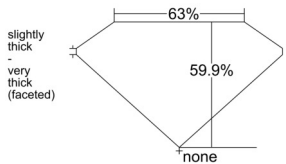

GIA®

FACSIMILE

GIA REPORT 7556442829

Verify this report at GIA.edu

GIA NATURAL DIAMOND DOSSIER®

June 08, 2026
GIA Report Number 7556442829
Shape and Cutting Style ..... Pear Brilliant
Measurements ..... 7.81 x 4.97 x 2.98 mm

GRADING RESULTS

Carat Weight ..... 0.71 carat
Color Grade I
Clarity Grade ..... Internally Flawless

ADDITIONAL GRADING INFORMATION

Polish ..... Excellent
Symmetry ..... Excellent
Fluorescence ..... None
Clarity Characteristics..... Minor Details of Polish
Inscription(s): GIA 7556442829

PROPORTIONS

Profile not to actual proportions

GRADING SCALES

GIA COLOR SCALE		GIA CLARITY SCALE			
COLORLESS	D	VERY VERY SLIGHTLY INCLUDED	FLAWLESS		
	E		INTERNALLY FLAWLESS		
	F	VERY SLIGHTLY INCLUDED	VVS₁		
	G		VVS₂		
	H		VS₁		
	NEAR COLORLESS	I	SLIGHTLY INCLUDED	VS₂	
		J		SI₁	
		FAINT	K	INCLUDED	SI₂
			L		I₁
			M		I₂
VERT LIGHT	N	LIGHT	I₃		
	O				
	P				
	Q				
	R