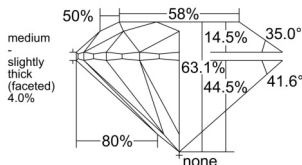

GIA®

FACSIMILE

GIA REPORT

7556428483

Verify this report at GIA.edu

GIA NATURAL DIAMOND DOSSIER®

June 04, 2026
GIA Report Number 7556428483
Shape and Cutting Style ..... Round Brilliant
Measurements ..... 5.03 - 5.07 x 3.19 mm

GRADING RESULTS

Carat Weight ..... 0.50 carat
Color Grade ..... E
Clarity Grade VVS1
Cut Grade ..... Excellent

ADDITIONAL GRADING INFORMATION

Polish ..... Excellent
Symmetry ..... Excellent
Fluorescence ..... None
Clarity Characteristics..... Needle, Pinpoint, Feather
Inscription(s): GIA 7556428483

PROPORTIONS

Profile to actual proportions

GRADING SCALES

GIA COLOR SCALE

COLOREDNESS	D
	E
	F
	G
	H
	I
	J
NEAR COLORLESS	K
	L
Faint	M
	N
	O
	P
Very Light	Q
	R
	S
	T
	U
	V
	W
	X
	Y
Light	Z

GIA CLARITY SCALE

FLAWLESS	INTERNAL FLAWLESS	
		FLAWLESS
VERY VERY SLIGHTLY INCLUDED	VVS₁	
	VVS₂	
VERY SLIGHTLY INCLUDED	VS₁	
	VS₂	
SLIGHTLY INCLUDED	SI₁	
	SI₂	
INCLUDED	I₁	
	I₂	
	I₃	

GIA CUT SCALE

EXCELLENT
VERY GOOD
GOOD
FAIR
POOR