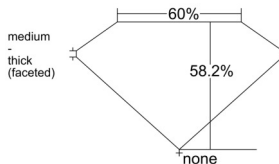

GIA®

FACSIMILE

GIA REPORT

7556425419

Verify this report at GIA.edu

GIA NATURAL DIAMOND DOSSIER®

June 04, 2026
GIA Report Number 7556425419
Shape and Cutting Style ..... Heart Brilliant
Measurements ..... 5.49 x 6.45 x 3.76 mm

GRADING RESULTS

Carat Weight ..... 0.80 carat
Color Grade ..... J
Clarity Grade VS1

ADDITIONAL GRADING INFORMATION

Polish ..... Excellent
Symmetry ..... Very Good
Fluorescence ..... Faint
Clarity Characteristics ..... Cloud
Inscription(s): GIA 7556425419

PROPORTIONS

Profile not to actual proportions

GRADING SCALES

GIA COLOR SCALE		GIA CLARITY SCALE			
COLORLESS	D	VERY VERY SLIGHTLY INCLUDED	FLAWLESS		
	E		INTERNALLY FLAWLESS		
	F	VERY SLIGHTLY INCLUDED	VS₁		
	G		VS₂		
	H		VS₁		
	NEAR COLORLESS	I	SLIGHTLY INCLUDED	VS₂	
		J		SI₁	
		FAINT	K	INCLUDED	SI₂
			L		I₁
			M		I₂
VERT LIGHT	N	INCLUDED	I₃		
	O				
	P				
	Q				
	R				
	S				
	T				
LIGHT	U				
	V				
	W				
	X				
Y					
Z