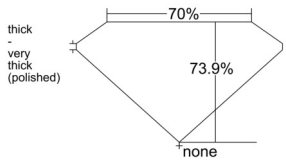

GIA®

FACSIMILE

GIA REPORT

7556422760

Verify this report at GIA.edu

GIA NATURAL DIAMOND DOSSIER®

June 04, 2026
GIA Report Number 7556422760
Shape and Cutting Style ..... Square Modified Brilliant
Measurements ..... 4.83 x 4.81 x 3.56 mm

GRADING RESULTS

Carat Weight ..... 0.72 carat
Color Grade ..... H
Clarity Grade VVS1

ADDITIONAL GRADING INFORMATION

Polish ..... Excellent
Symmetry ..... Excellent
Fluorescence ..... None
Clarity Characteristics ..... Pinpoint
Inscription(s): GIA 7556422760

PROPORTIONS

Profile not to actual proportions

GRADING SCALES

GIA COLOR SCALE		GIA CLARITY SCALE			
COLORLESS	D	VERY VERY SLIGHTLY SLIGHTLY INCLUDED	FLAWLESS		
	E		INTERNALLY FLAWLESS		
	F		VVS₁		
	G		VVS₂		
	NEAR COLORLESS		H	VERY SLIGHTLY INCLUDED	VS₁
			I		VS₂
	FAINT		J	SLIGHTLY INCLUDED	S₁
			K		S₂
			L		I₁
			M		
VERY LIGHT		N	INCLUDED		I₂
		O			I₃
LIGHT		P			
		Q			
	R				
	S				
	T				
	U				
	Z