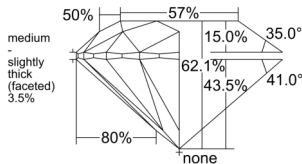

GIA®

FACSIMILE

GIA REPORT

7556422494

Verify this report at GIA.edu

GIA NATURAL DIAMOND DOSSIER®

June 11, 2026
GIA Report Number 7556422494
Shape and Cutting Style ..... Round Brilliant
Measurements ..... 5.81 - 5.83 x 3.61 mm

GRADING RESULTS

Carat Weight ..... 0.75 carat
Color Grade I
Clarity Grade VVS2
Cut Grade ..... Excellent

ADDITIONAL GRADING INFORMATION

Polish ..... Excellent
Symmetry ..... Excellent
Fluorescence ..... None
Clarity Characteristics ..... Needle, Pinpoint
Inscription(s): GIA 7556422494

PROPORTIONS

GRADING SCALES

GIA COLOR SCALE

COLORLESS	D
	E
	F
	G
	H
	I
	J
NEAR COLORLESS	K
	L
FAIN	M
	N
	O
	P
	Q
VERY LIGHT	R
	S
	T
	U
	V
	W
	X
	Y
LIGHT	Z

GIA CLARITY SCALE

FLAWLESS	INTERNAL FLAWLESS	
		EXCELLENT
VERY VERY SLIGHTLY INCLUDED	VVS₁	
	VVS₂	
VERY SLIGHTLY INCLUDED	VS₁	
	VS₂	
SLIGHTLY INCLUDED	SI₁	
	SI₂	
INCLUDED	I₁	
	I₂	
	I₃	

GIA CUT SCALE

EXCELLENT
VERY GOOD
GOOD
FAIR
POOR