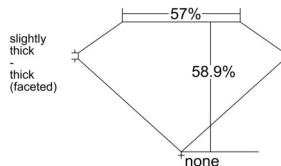

GIA®

FACSIMILE

GIA REPORT

7556417636

Verify this report at GIA.edu

GIA NATURAL DIAMOND DOSSIER®

June 04, 2026
GIA Report Number 7556417636
Shape and Cutting Style ..... Heart Brilliant
Measurements ..... 4.73 x 5.56 x 3.27 mm

GRADING RESULTS

Carat Weight ..... 0.50 carat
Color Grade ..... G
Clarity Grade SI1

ADDITIONAL GRADING INFORMATION

Polish ..... Excellent
Symmetry ..... Excellent
Fluorescence ..... None
Clarity Characteristics ..... Crystal
Inscription(s): GIA 7556417636

PROPORTIONS

Profile not to actual proportions

GRADING SCALES

GIA COLOR SCALE		GIA CLARITY SCALE		
NEAR COLORLESS	D	VERY VERY SLIGHTLY INCLUDED	FLAWLESS	
	E		INTERNALLY FLAWLESS	
	F	VERY SLIGHTLY INCLUDED	VVS₁	
	G		VVS₂	
	H		VS₁	
	FAINT	I	SLIGHTLY INCLUDED	VS₂
		J		SI₁
		K	INCLUDED	SI₂
		L		I₁
		M		I₂
VERT LIGHT		N	INCLUDED	I₃
		O		
		P		
	Q			
	R			
	S			
LIGHT	T			
	U			
	V			
	W			
X				
Y				
Z