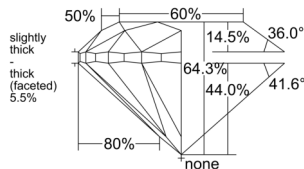

GIA®

FACSIMILE

GIA REPORT

7556409991

Verify this report at GIA.edu

GIA NATURAL DIAMOND DOSSIER®

June 04, 2026
GIA Report Number 7556409991
Shape and Cutting Style ..... Round Brilliant
Measurements ..... 5.51 - 5.59 x 3.57 mm

GRADING RESULTS

Carat Weight ..... 0.70 carat
Color Grade ..... K
Clarity Grade S11
Cut Grade ..... Very Good

ADDITIONAL GRADING INFORMATION

Polish ..... Excellent
Symmetry ..... Very Good
Fluorescence ..... Faint
Clarity Characteristics..... Crystal, Cloud, Feather
Inscription(s): GIA 7556409991

PROPORTIONS

Profile to actual proportions