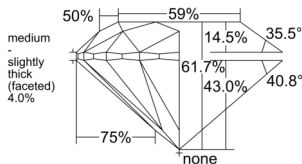

GIA®

FACSIMILE

GIA REPORT 7556402549

Verify this report at GIA.edu

GIA NATURAL DIAMOND DOSSIER®

June 02, 2026
GIA Report Number 7556402549
Shape and Cutting Style ..... Round Brilliant
Measurements ..... 5.10 - 5.15 x 3.16 mm

GRADING RESULTS

Carat Weight ..... 0.52 carat
Color Grade I
Clarity Grade S11
Cut Grade ..... Excellent

ADDITIONAL GRADING INFORMATION

Polish ..... Excellent
Symmetry ..... Excellent
Fluorescence ..... None
Clarity Characteristics ..... Feather
Inscription(s): GIA 7556402549

PROPORTIONS

Profile to actual proportions