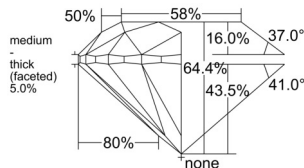

GIA®

FACSIMILE

GIA REPORT

7556396148

Verify this report at GIA.edu

GIA NATURAL DIAMOND DOSSIER®

June 01, 2026
GIA Report Number **7556396148**
Shape and Cutting Style ..... **Round Brilliant**
Measurements ..... **5.51 - 5.58 x 3.57 mm**

GRADING RESULTS

Carat Weight ..... **0.70 carat**
Color Grade ..... **I**
Clarity Grade **VS2**
Cut Grade ..... **Very Good**

ADDITIONAL GRADING INFORMATION

Polish ..... **Excellent**
Symmetry ..... **Good**
Fluorescence ..... **None**
Clarity Characteristics ..... **Feather**
Inscription(s): **GIA 7556396148**

PROPORTIONS

Profile to actual proportions

GRADING SCALES

GIA COLOR SCALE

COLORLESS	D
	E
	F
	G
	H
	I
	J
NEAR COLORLESS	K
	L
	M
	N
	O
	P
	R
	S
	T
	U
	V
	W
	X
	Y
LIGHT	Z

GIA CLARITY SCALE

FLAWLESS	VERY VERY SLIGHTLY INCLUDED	VVS₁	VVS₂	VS₁	VS₂	SLIGHTLY INCLUDED	SI₁	SI₂	I₁	I₂	I₃	
												VERY SLIGHTLY INCLUDED

GIA CUT SCALE

EXCELLENT
VERY GOOD
GOOD
FAIR
POOR