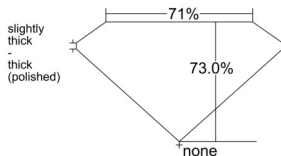

GIA®

FACSIMILE

GIA REPORT 7556391143

Verify this report at GIA.edu

GIA NATURAL DIAMOND DOSSIER®

June 01, 2026
GIA Report Number 7556391143
Shape and Cutting Style ..... **Square Modified Brilliant**
Measurements ..... 3.74 x 3.72 x 2.71 mm

GRADING RESULTS

Carat Weight ..... 0.31 carat
Color Grade ..... D
Clarity Grade VVS2

ADDITIONAL GRADING INFORMATION

Polish ..... Excellent
Symmetry ..... Very Good
Fluorescence ..... None
Clarity Characteristics..... Needle, Pinpoint
Inscription(s): GIA 7556391143

PROPORTIONS

Profile not to actual proportions

GRADING SCALES

GIA COLOR SCALE		GIA CLARITY SCALE			
COLORLESS	D	VERY VERY SLIGHTLY INCLUDED	FLAWLESS		
	E		INTERNALLY FLAWLESS		
	F	VERY SLIGHTLY INCLUDED	VVS₁		
	G		VVS₂		
	H		VS₁		
	NEAR COLORLESS	I	SLIGHTLY INCLUDED	VS₂	
		J		SI₁	
		FAINT	K	INCLUDED	SI₂
			L		I₁
			M		I₂
VERY LIGHT			N	INCLUDED	I₃
			O		
			P		
	Q				
LIGHT	R				
	S				
	T				
	U				
	V				
	Z