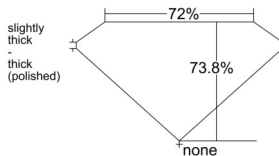

GIA®

FACSIMILE

GIA REPORT 7556390485

Verify this report at GIA.edu

GIA NATURAL DIAMOND DOSSIER®

June 01, 2026
GIA Report Number 7556390485
Shape and Cutting Style ..... Square Modified Brilliant
Measurements ..... 4.15 x 4.11 x 3.03 mm

GRADING RESULTS

Carat Weight ..... 0.44 carat
Color Grade ..... E
Clarity Grade VVS1

ADDITIONAL GRADING INFORMATION

Polish ..... Excellent
Symmetry ..... Very Good
Fluorescence ..... None
Clarity Characteristics ..... Pinpoint
Inscription(s): GIA 7556390485

PROPORTIONS

Profile not to actual proportions

GRADING SCALES

GIA COLOR SCALE		GIA CLARITY SCALE			
COLORLESS	D	VERY VERY SLIGHTLY INCLUDED	FLAWLESS		
	E		INTERNALLY FLAWLESS		
	F	VERY SLIGHTLY INCLUDED	VVS₁		
	G		VVS₂		
	H		VS₁		
	NEAR COLORLESS	I	SLIGHTLY INCLUDED	VS₂	
		J		SI₁	
		FAINT	K	INCLUDED	SI₂
			L		I₁
			M		I₂
VERY LIGHT	N	LIGHT	I₃		
	O				
	P				
	Q				
	R				
	S				
	T