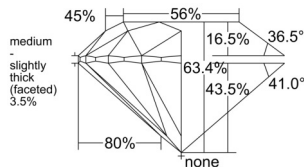

GIA®

FACSIMILE

GIA REPORT 7556387331

Verify this report at GIA.edu

GIA NATURAL DIAMOND DOSSIER®

May 29, 2026
GIA Report Number 7556387331
Shape and Cutting Style ..... Round Brilliant
Measurements ..... 5.02 - 5.05 x 3.19 mm

GRADING RESULTS

Carat Weight ..... 0.50 carat
Color Grade I
Clarity Grade VS2
Cut Grade ..... Excellent

ADDITIONAL GRADING INFORMATION

Polish ..... Excellent
Symmetry ..... Excellent
Fluorescence ..... None
Clarity Characteristics ..... Crystal, Feather
Inscription(s): GIA 7556387331

PROPORTIONS

GRADING SCALES

GIA COLOR SCALE

COLORLESS	D
	E
	F
	G
	H
	I
	J
NEAR COLORLESS	K
	L
FAIN	M
	N
	O
	P
VERY LIGHT	Q
	R
	S
	T
	U
	V
	W
	X
	Y
LIGHT	Z

GIA CLARITY SCALE

FLAWLESS	INTERNAL FLAWLESS	
		FLAWLESS
VERY VERY SLIGHTLY INCLUDED	VVS₁	
	VVS₂	
VERY SLIGHTLY INCLUDED	VS₁	
	VS₂	
SLIGHTLY INCLUDED	SI₁	
	SI₂	
INCLUDED	I₁	
	I₂	
	I₃	

GIA CUT SCALE

EXCELLENT
VERY GOOD
GOOD
FAIR
POOR