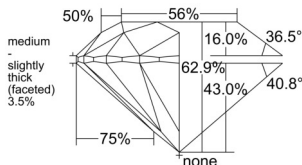

GIA®

FACSIMILE

GIA REPORT

7556385357

Verify this report at GIA.edu

GIA NATURAL DIAMOND DOSSIER®

May 29, 2026
GIA Report Number 7556385357
Shape and Cutting Style ..... Round Brilliant
Measurements ..... 5.02 - 5.07 x 3.17 mm

GRADING RESULTS

Carat Weight ..... 0.50 carat
Color Grade ..... K
Clarity Grade S11
Cut Grade ..... Excellent

ADDITIONAL GRADING INFORMATION

Polish ..... Very Good
Symmetry ..... Excellent
Fluorescence ..... None
Clarity Characteristics..... Crystal, Cloud, Feather
Inscription(s): GIA 7556385357

PROPORTIONS

Profile to actual proportions