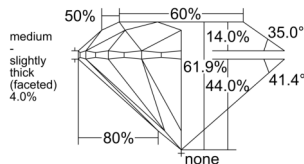

GIA®

FACSIMILE

GIA REPORT

7556380671

Verify this report at GIA.edu

GIA NATURAL DIAMOND DOSSIER®

May 30, 2026
GIA Report Number 7556380671
Shape and Cutting Style ..... Round Brilliant
Measurements ..... 5.66 - 5.69 x 3.51 mm

GRADING RESULTS

Carat Weight ..... 0.70 carat
Color Grade ..... J
Clarity Grade S11
Cut Grade ..... Excellent

ADDITIONAL GRADING INFORMATION

Polish ..... Excellent
Symmetry ..... Excellent
Fluorescence ..... None
Clarity Characteristics ..... Feather, Crystal
Inscription(s): GIA 7556380671

PROPORTIONS

Profile to actual proportions