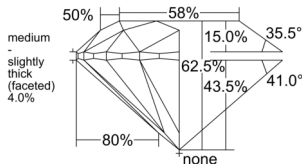

GIA®

FACSIMILE

GIA REPORT

7556379381

Verify this report at GIA.edu

GIA NATURAL DIAMOND DOSSIER®

June 01, 2026
GIA Report Number 7556379381
Shape and Cutting Style ..... Round Brilliant
Measurements ..... 5.72 - 5.75 x 3.58 mm

GRADING RESULTS

Carat Weight ..... 0.73 carat
Color Grade ..... D
Clarity Grade VS2
Cut Grade ..... Excellent

ADDITIONAL GRADING INFORMATION

Polish ..... Excellent
Symmetry ..... Excellent
Fluorescence ..... Medium Blue
Clarity Characteristics..... Cloud, Crystal, Feather
Inscription(s): GIA 7556379381

PROPORTIONS

Profile to actual proportions