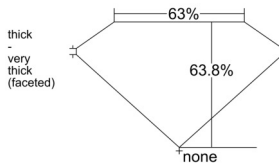

GIA®

FACSIMILE

GIA REPORT 7556377518

Verify this report at GIA.edu

GIA NATURAL DIAMOND DOSSIER®

May 29, 2026
GIA Report Number 7556377518
Shape and Cutting Style ..... Oval Brilliant
Measurements ..... 7.19 x 5.15 x 3.29 mm

GRADING RESULTS

Carat Weight ..... 0.80 carat
Color Grade L
Clarity Grade VS1

ADDITIONAL GRADING INFORMATION

Polish ..... Excellent
Symmetry ..... Excellent
Fluorescence ..... Faint
Clarity Characteristics ..... Feather, Pinpoint
Inscription(s): GIA 7556377518

PROPORTIONS

Profile not to actual proportions

GRADING SCALES

GIA COLOR SCALE		GIA CLARITY SCALE			
COLORLESS	D	VERY VERY SLIGHTLY INCLUDED	FLAWLESS		
	E		INTERNALLY FLAWLESS		
	F		VVS₁		
	G		VVS₂		
	NEAR COLORLESS		H	VERY SLIGHTLY INCLUDED	VS₁
			I		VS₂
	FAINT		J	SLIGHTLY INCLUDED	SI₁
			K		SI₂
			L		I₁
			M		I₂
N		I₃			
P					
VERT LIGHT	Q	INCLUDED			
	R				
	S				
	T				
	U				
	V				
LIGHT	W				
	X				
	Y				
	Z