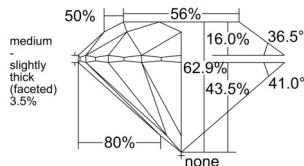

GIA®

FACSIMILE

GIA REPORT

7556371876

Verify this report at GIA.edu

GIA NATURAL DIAMOND DOSSIER®

May 29, 2026
GIA Report Number 7556371876
Shape and Cutting Style ..... Round Brilliant
Measurements ..... 5.39 - 5.42 x 3.40 mm

GRADING RESULTS

Carat Weight ..... 0.61 carat
Color Grade ..... H
Clarity Grade S11
Cut Grade ..... Excellent

ADDITIONAL GRADING INFORMATION

Polish ..... Excellent
Symmetry ..... Excellent
Fluorescence ..... None
Clarity Characteristics..... Crystal, Cloud, Feather
Inscription(s): GIA 7556371876

PROPORTIONS

Profile to actual proportions

GRADING SCALES

GIA COLOR SCALE

COLORLESS	D
	E
	F
	G
	H
	I
	J
NEAR COLORLESS	K
	L
Faint	M
	N
	O
	P
	Q
	R
	S
	T
	U
	V
	W
	X
	Y
Light	Z

GIA CLARITY SCALE

FLAWLESS	VERY VERY SLIGHTLY INCLUDED	VVS₁	VVS₂	VS₁	VS₂	S1₁	S1₂	I₁	I₂	I₃	
											INTERNALLY FLAWLESS

GIA CUT SCALE

EXCELLENT
VERY GOOD
GOOD
FAIR
POOR