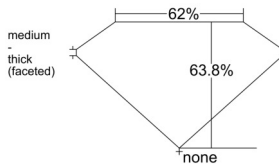

GIA®

FACSIMILE

GIA REPORT

7556367431

Verify this report at GIA.edu

GIA NATURAL DIAMOND DOSSIER®

May 28, 2026
GIA Report Number 7556367431
Shape and Cutting Style ..... Pear Brilliant
Measurements ..... 7.67 x 4.88 x 3.11 mm

GRADING RESULTS

Carat Weight ..... 0.71 carat
Color Grade ..... H
Clarity Grade VS1

ADDITIONAL GRADING INFORMATION

Polish ..... Very Good
Symmetry ..... Very Good
Fluorescence ..... None
Clarity Characteristics..... Crystal, Cloud, Pinpoint
Inscription(s): GIA 7556367431

PROPORTIONS

Profile not to actual proportions

GRADING SCALES

GIA COLOR SCALE		GIA CLARITY SCALE			
COLORLESS	D	VERY VERY SLIGHTLY INCLUDED	FLAWLESS		
	E		INTERNALLY FLAWLESS		
	F		VVS₁		
	G				
	NEAR COLORLESS		H	VVS₂	
			I		
	FAINT		J	VS₁	
			K		
			VERT LIGHT	L	VS₂
				M	
N		SI₁			
O					
LIGHT	P	SI₂			
	Q				
	R	I₁			
	S				
	T	I₂			
	U				
	V	I₃			
	W				
X					
Y					
Z