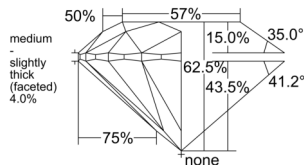

GIA®

FACSIMILE

GIA REPORT 7556360729

Verify this report at GIA.edu

GIA NATURAL DIAMOND DOSSIER®

May 27, 2026
GIA Report Number 7556360729
Shape and Cutting Style ..... Round Brilliant
Measurements ..... 5.15 - 5.17 x 3.23 mm

GRADING RESULTS

Carat Weight ..... 0.53 carat
Color Grade ..... H
Clarity Grade VS1
Cut Grade ..... Excellent

ADDITIONAL GRADING INFORMATION

Polish ..... Excellent
Symmetry ..... Excellent
Fluorescence ..... None
Clarity Characteristics ..... Feather, Cloud, Pinpoint
Inscription(s): GIA 7556360729

PROPORTIONS

Profile to actual proportions

GRADING SCALES

GIA COLOR SCALE

COLOURLESS	D
	E
	F
	G
	H
	I
	J
NEAR COLOURLESS	K
	L
Faint	M
	N
	O
	P
	Q
	R
	S
	T
	U
	V
	W
	X
	Y
Light	Z

GIA CLARITY SCALE

FLAWLESS	INTERNAL FLAWLESS	
		FLAWLESS
VERY VERY SLIGHTLY INCLUDED	VVS₁	
	VVS₂	
VERY SLIGHTLY INCLUDED	VS₁	
	VS₂	
SLIGHTLY INCLUDED	SI₁	
	SI₂	
INCLUDED	I₁	
	I₂	
	I₃	

GIA CUT SCALE

EXCELLENT
VERY GOOD
GOOD
FAIR
POOR