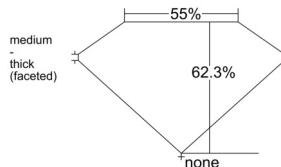

GIA®

FACSIMILE

GIA REPORT

7556357737

Verify this report at GIA.edu

GIA NATURAL DIAMOND DOSSIER®

May 27, 2026

GIA Report Number 7556357737

Shape and Cutting Style ..... Heart Brilliant

Measurements ..... 5.13 x 6.10 x 3.80 mm

GRADING RESULTS

Carat Weight ..... 0.70 carat

Color Grade ..... G

Clarity Grade VVS1

ADDITIONAL GRADING INFORMATION

Polish ..... Excellent

Symmetry ..... Very Good

Fluorescence ..... None

Clarity Characteristics ..... Pinpoint

Inscription(s): GIA 7556357737

PROPORTIONS

Profile not to actual proportions

GRADING SCALES

GIA COLOR SCALE		GIA CLARITY SCALE			
COLORLESS	D	VERY VERY SLIGHTLY INCLUDED	FLAWLESS		
	E		INTERNALLY FLAWLESS		
	F	VERY SLIGHTLY INCLUDED	VVS₁		
	G		VVS₂		
	H		VS₁		
	NEAR COLORLESS	I	SLIGHTLY INCLUDED	VS₂	
		J		SI₁	
		FAINT	K	INCLUDED	SI₂
			L		I₁
			M		I₂
VERT LIGHT	N	LIGHT	I₃		
	O				
	P				
	Q				
	R