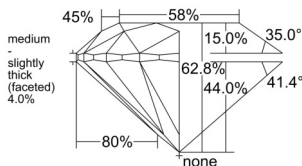

GIA®

FACSIMILE

GIA REPORT 7556340255

Verify this report at GIA.edu

GIA NATURAL DIAMOND DOSSIER®

May 25, 2026
GIA Report Number 7556340255
Shape and Cutting Style ..... Round Brilliant
Measurements ..... 5.91 - 5.94 x 3.72 mm

GRADING RESULTS

Carat Weight ..... 0.80 carat
Color Grade ..... D
Clarity Grade VS1
Cut Grade ..... Excellent

ADDITIONAL GRADING INFORMATION

Polish ..... Excellent
Symmetry ..... Excellent
Fluorescence ..... None
Clarity Characteristics ..... Cloud, Pinpoint
Inscription(s): GIA 7556340255

PROPORTIONS

Profile to actual proportions

GRADING SCALES

GIA COLOR SCALE	GIA CLARITY SCALE	GIA CUT SCALE	
D	FLAWLESS	EXCELLENT	
E	INTERNALLY FLAWLESS		
F		VVS₁	VERY GOOD
G	VVS₂		
H	VS₁	GOOD	
I	VS₂		
J	SI₁	FAIR	
K	SI₂		
L	I₁	POOR	
M	I₂		
N	I₃		
O			
P			
Q			
R			
S			
T			
U			
V			
W			
X			
Y			
Z