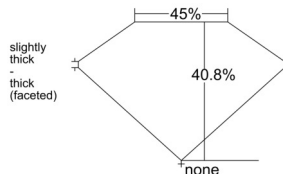

GIA®

FACSIMILE

GIA REPORT

7556337057

Verify this report at GIA.edu

GIA NATURAL DIAMOND DOSSIER®

May 28, 2026
GIA Report Number 7556337057
Shape and Cutting Style ..... Half-Moon Brilliant
Measurements ..... 4.42 x 6.67 x 2.72 mm

GRADING RESULTS

Carat Weight ..... 0.54 carat
Color Grade ..... F
Clarity Grade VS1

ADDITIONAL GRADING INFORMATION

Polish ..... Very Good
Symmetry ..... Very Good
Fluorescence ..... None
Clarity Characteristics ..... Feather, Cloud, Pinpoint
Inscription(s): GIA 7556337057

PROPORTIONS

Profile not to actual proportions

GRADING SCALES

GIA COLOR SCALE		GIA CLARITY SCALE		
COLORLESS	D	VERY VERY SLIGHTLY INCLUDED	FLAWLESS	
	E		INTERNALLY FLAWLESS	
	F		VS₁	
	G		VS₂	
	NEAR COLORLESS	H	VERY SLIGHTLY INCLUDED	VS₁
		I		VS₂
		J	SLIGHTLY INCLUDED	S₁
		K		S₂
		L		I₁
		M		I₂
FAINT	N	INCLUDED	I₃	
	O			
	P			
	VERT LIGHT	Q		
		R		
		S		
T				
LIGHT		U		
		V		
	W			
	X			
Y				
Z