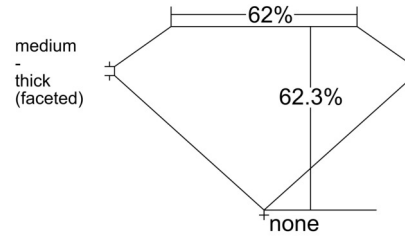

Verify this report at GIA.edu

This is a digital representation of the original GIA Report. This representation might not be accepted in lieu of the original GIA Report in certain circumstances. The original GIA Report includes certain security features which are not reproducible on this facsimile.

GIA NATURAL DIAMOND GRADING REPORT

May 28, 2026
GIA Report Number 7556325181
Shape and Cutting Style ..... Oval Brilliant
Measurements ..... 7.80 x 5.59 x 3.48 mm

GRADING RESULTS

Carat Weight ..... 1.00 carat
Color Grade ..... F
Clarity Grade VS2

ADDITIONAL GRADING INFORMATION

Polish ..... Very Good
Symmetry ..... Excellent
Fluorescence ..... None
Inscription(s): GIA 7556325181

Comments: Additional clouds are not shown. Pinpoints are not shown.

PROPORTIONS

Profile not to actual proportions