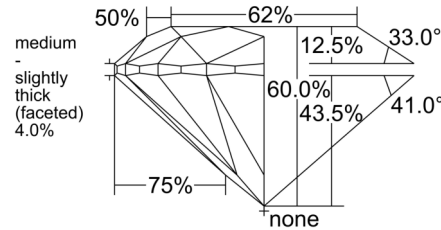

GIA REPORT
7556324242

Verify this report at GIA.edu

FACSIMILE

This is a digital representation of the original GIA Report. This representation might not be accepted in lieu of the original GIA Report in certain circumstances. The original GIA Report includes certain security features which are not reproducible on this facsimile.

GIA NATURAL DIAMOND GRADING REPORT

May 26, 2026
GIA Report Number 7556324242
Shape and Cutting Style ..... Round Brilliant
Measurements ..... 6.42 - 6.47 x 3.87 mm

GRADING RESULTS

Carat Weight ..... 1.00 carat
Color Grade ..... F
Clarity Grade SI2
Cut Grade ..... Excellent

ADDITIONAL GRADING INFORMATION

Polish ..... Excellent
Symmetry ..... Excellent
Fluorescence ..... None
Inscription(s): GIA 7556324242
Comments: Pinpoints are not shown.

PROPORTIONS

Profile to actual proportions