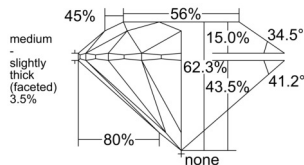

GIA®

FACSIMILE

GIA REPORT

7556320763

Verify this report at GIA.edu

GIA NATURAL DIAMOND DOSSIER®

May 22, 2026
GIA Report Number 7556320763
Shape and Cutting Style ..... Round Brilliant
Measurements ..... 4.57 - 4.59 x 2.85 mm

GRADING RESULTS

Carat Weight ..... 0.36 carat
Color Grade ..... E
Clarity Grade VVS1
Cut Grade ..... Excellent

ADDITIONAL GRADING INFORMATION

Polish ..... Excellent
Symmetry ..... Excellent
Fluorescence ..... Strong Blue
Clarity Characteristics ..... Pinpoint, Feather
Inscription(s): GIA 7556320763

PROPORTIONS

GRADING SCALES

GIA COLOR SCALE	GIA CLARITY SCALE	GIA CUT SCALE
D	FLAWLESS	EXCELLENT
E	FLAWLESS	
F	INTERNALLY FLAWLESS	VERY GOOD
G	FLAWLESS	
H	VVS₁	GOOD
I	VVS₂	
J	VS₁	FAIR
K	VS₂	
L	SI₁	POOR
M	SI₂	
N	I₁	
O	I₂	
P	I₃	
Q		
R		
S		
T		
U		
V		
W		
X		
Y		
Z