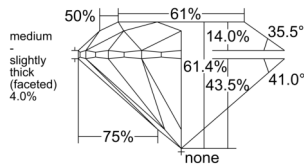

GIA®

FACSIMILE

GIA REPORT

7556298414

Verify this report at GIA.edu

GIA NATURAL DIAMOND DOSSIER®

May 19, 2026
GIA Report Number 7556298414
Shape and Cutting Style ..... Round Brilliant
Measurements ..... 5.64 - 5.70 x 3.48 mm

GRADING RESULTS

Carat Weight ..... 0.70 carat
Color Grade ..... D
Clarity Grade S11
Cut Grade ..... Excellent

ADDITIONAL GRADING INFORMATION

Polish ..... Excellent
Symmetry ..... Very Good
Fluorescence ..... None
Clarity Characteristics ..... Crystal, Feather
Inscription(s): GIA 7556298414

PROPORTIONS

Profile to actual proportions